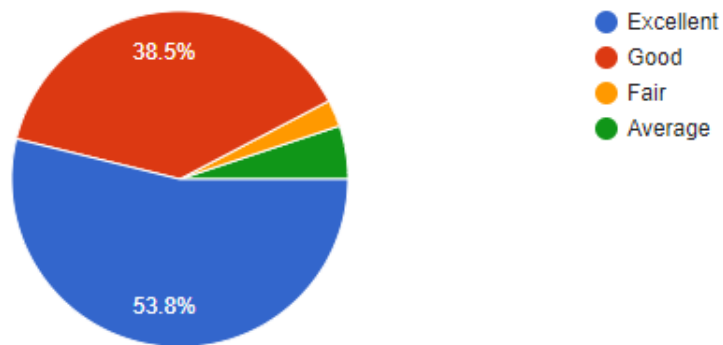

How would you rate the materials / slides of presented by speakers?

39 responses