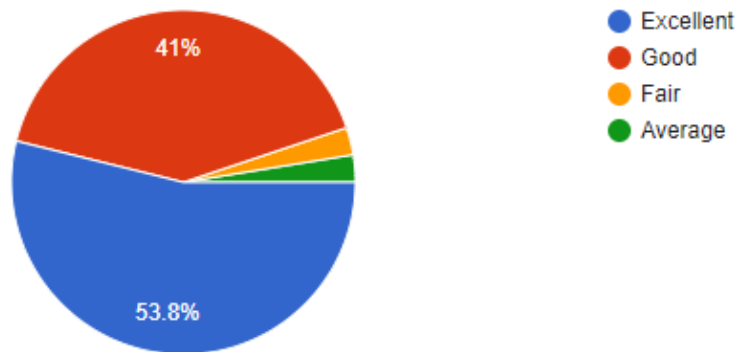

DNYANASADHANA, THANE SOCIETY'S

EST : 1980 (Reg. No. MAH/759/THN)

SATISH PRADHAN DNYANASADHANA COLLEGE, THANE
(Arts, Science and Commerce)

Reaccredited by NAAC with B+ Grade (CGPA 2.69) Affiliated to University of Mumbai
ISO 21001:2018 Certified

How would you rate the usefulness of one day workshop on "Data Analysis using Excel" ?

39 responses