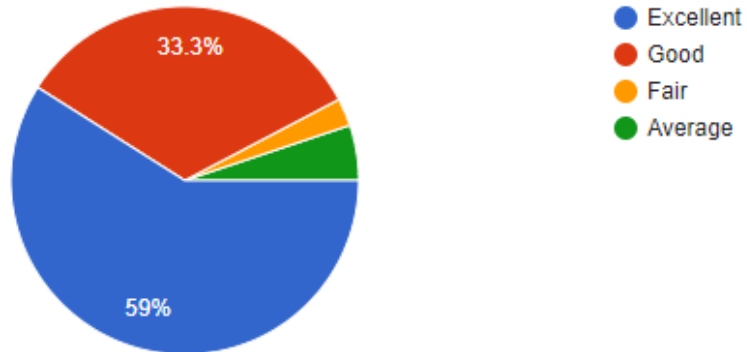

DNYANASADHANA, THANE SOCIETY'S

EST : 1980 (Reg. No. MAH/759/THN)

SATISH PRADHAN DNYANASADHANA COLLEGE, THANE
(Arts, Science and Commerce)

Reaccredited by NAAC with B⁺ Grade (CGPA 2.69) Affiliated to University of Mumbai
ISO 21001:2018 Certified

How would you rate the speakers presentations skills ?

39 responses

PRINCIPAL

Satish Pradhan Dnyanasadhana College,
Thane (Arts, Science & Commerce)