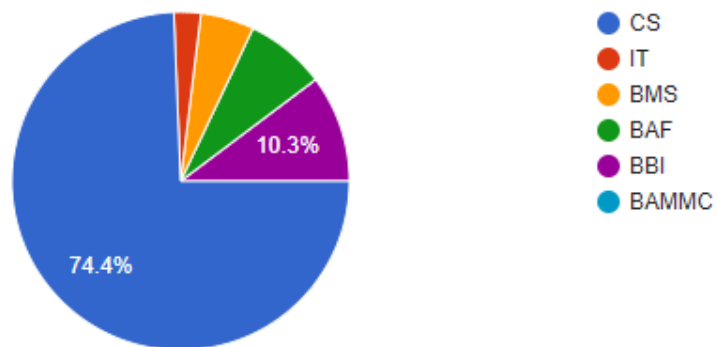

Stream

39 responses