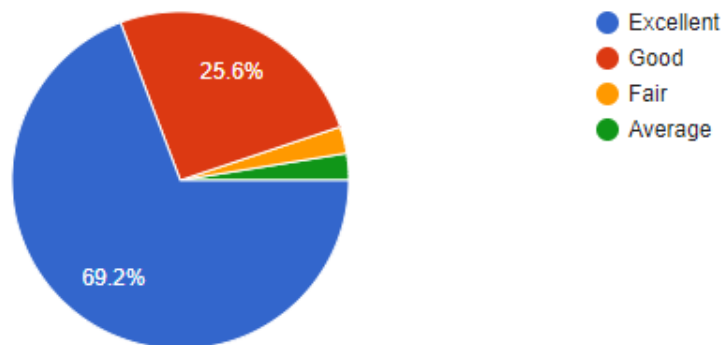

Reaccredited by NAAC with B⁺ Grade (CGPA 2.69) Affiliated to University of Mumbai
ISO 21001:2018 Certified

Class

39 responses

How would you rate the amount of new information you learned?

39 responses

DNYANASADHANA, THANE SOCIETY'S