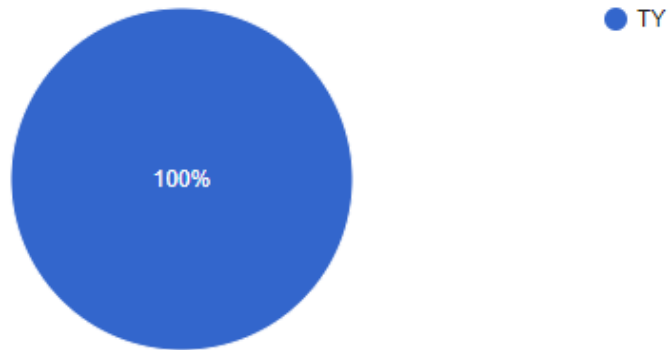

DNYANASADHANA, THANE SOCIETY'S

EST : 1980 (Reg. No. MAH/759/THN)

SATISH PRADHAN DNYANASADHANA COLLEGE, THANE
(Arts, Science and Commerce)

Reaccredited by NAAC with B⁺ Grade (CGPA 2.69) Affiliated to University of Mumbai
ISO 21001:2018 Certified

Class

39 responses